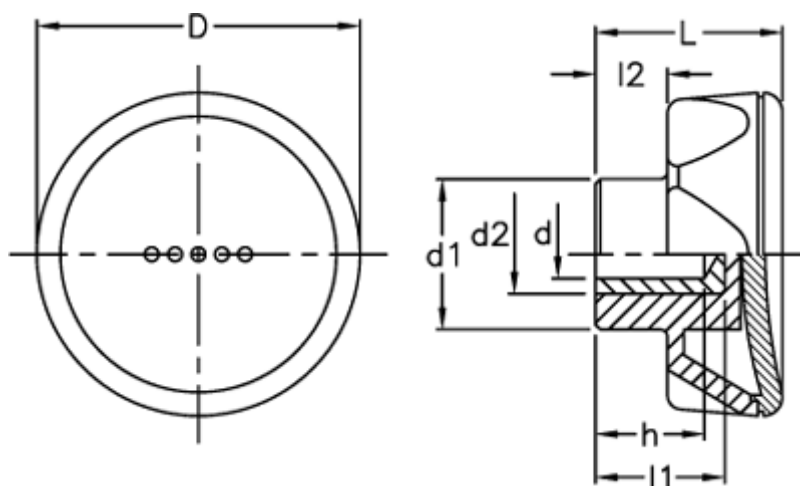

Article number: 23052216062  
Description: E+G Lobe knob  
ELK.70-A10-C2 orange centre cap

## Measures

D	= 70
d1	= 32.5
d2	= 22
d H9	= 10
h	= 21
L	= 35
l1	= 25
l2	= 13